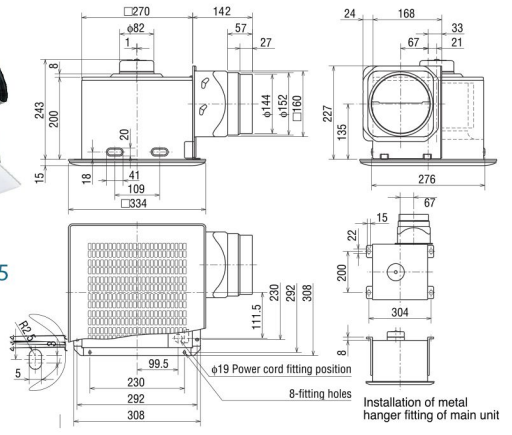

Metal grille

Applicable for :

- Living rooms
- Offices
- Stores
- Kitchens

VD-20Z4T3
VD-20ZP4T3

Metal grille

Applicable for :

- Living rooms
- Offices
- Stores
- Kitchens