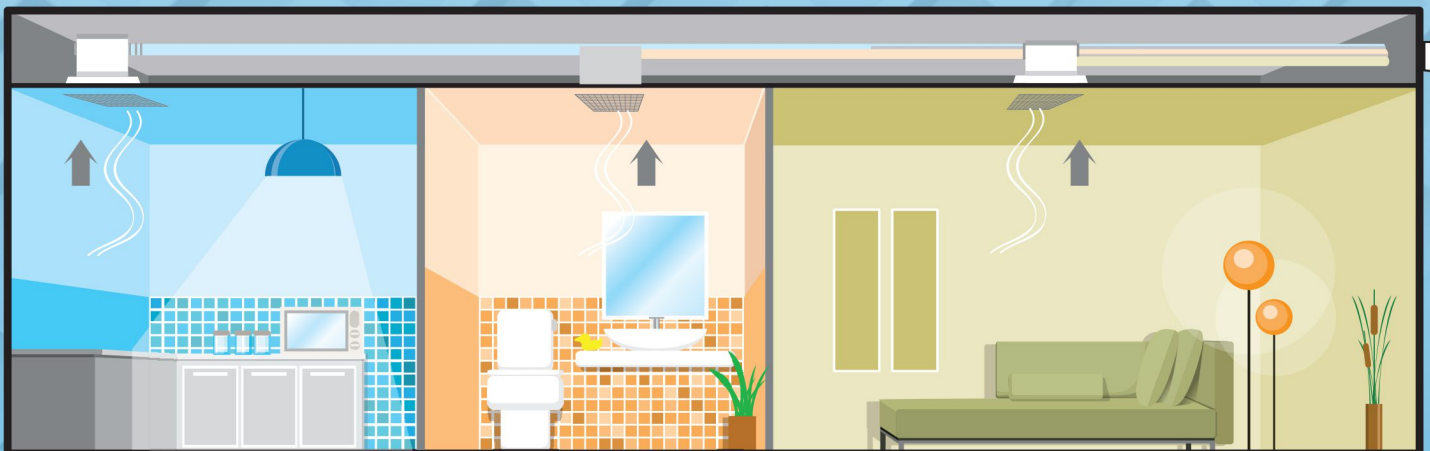

# DUCT VENTILATOR

MITSUBISHI ELECTRIC  
**PREMIUM SAFETY**

Expose  
to satisfaction and comfort anywhere with  
**Premium safety**  
standard at superior level

Installation model for duct ventilator

**SPECIFICATIONS**

- For bathrooms, toilet, washrooms.
- Pressure-type with centrifugal fan.
- Humidity-resistant plastic grille.
- Equipped with back-draft shutter.
- Snap-fit grille.
- Quick connect terminal.
- Slide-type installation and removal.
- Always ground the ventilator when installing in bathroom and other humid places