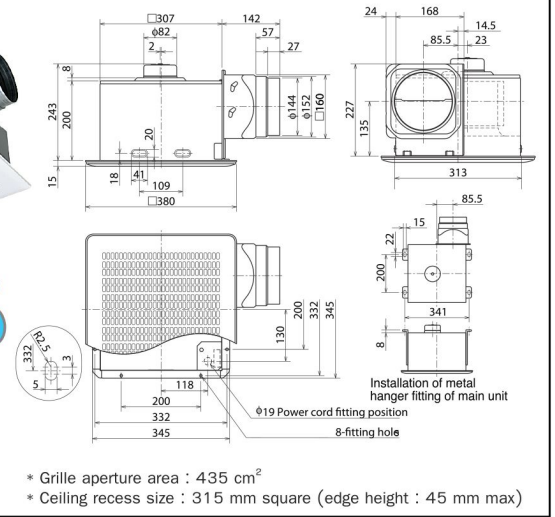

SPECIFICATIONS

MODEL	Frequency (Hz)	Rated Voltage (V)	Notch	Rated Current (A)	Power Consumption (W)	RPM	Airflow Rate m³/h(CFM)	Noise Level 3 Point av. (dB)	Weight (kg)
VD-10Z4T3/T5	60	220-230	-	0.08	11-12	820-840	93-97 (55-57)	27-28	2.2
VD-15Z4T3/T5			-	0.07	14-15	630-650	140-150 (82-88)	26.5-27.5	3.5
VD-15ZP4T3/T5			-	0.09	19-20	800-840	200-205 (118-121)	34-34.5	5.7
VD-18Z4T3/T5			-	0.18	35	570-590	330-340 (194-200)	35-36	6.5
VD-20Z4T3			-	0.25-0.26	51-56	670-700	420-430 (247-253)	39-40	6.9
VD-20ZP4T3			High	0.35-0.37	67	830-860	510-530 (300-312)	44-45	10
			Low	0.29-0.31	44	590-620	340-360 (200-212)	36-37	
VD-23Z4T3			High	0.41-0.43	88	600-640	520-560 (306-330)	41.5-42.5	10.3
			Low	0.31-0.32	47.5	390-400	320-340 (188-200)	31.5-33	
VD-23ZP4T3			High	0.51-0.53	115	880-910	650-700 (383-412)	45.5-46.5	10.3
	Low	0.35-0.36	62	560-590	400-430 (235-253)	36-37			

VD-10Z4T3/T5
VD-15Z4T3/T5
VD-15ZP4T3/T5

Plastic grille

Applicable for :

- Bathroom
- Washroom
- Toilet

VD-18Z4T3/T5

Metal grille

Applicable for :

- Living rooms
- Offices
- Stores
- Kitchens

VD-20Z4T3
VD-20ZP4T3

Metal grille

Applicable for :

- Living rooms
- Offices
- Stores
- Kitchens

VD-23Z4T3
VD-23ZP4T3

Applicable for :

- Living rooms
- Offices
- Stores
- Kitchens

Low Noise Type

- For bathrooms, toilet, washrooms.
- Pressure-type with centrifugal fan.
- Humidity-resistant plastic grille.
- Equipped with back-draft shutter.
- Snap-fit grille.
- Quick connect terminal.
- Slide-type installation and removal.
- Always ground the ventilator when installing in bathroom and other humid places

High Airflow Type