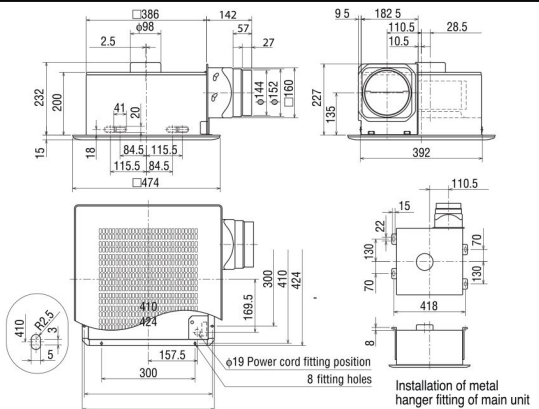

VD-23Z4T3
VD-23ZP4T3

Applicable for :

- Living rooms
- Offices
- Stores
- Kitchens